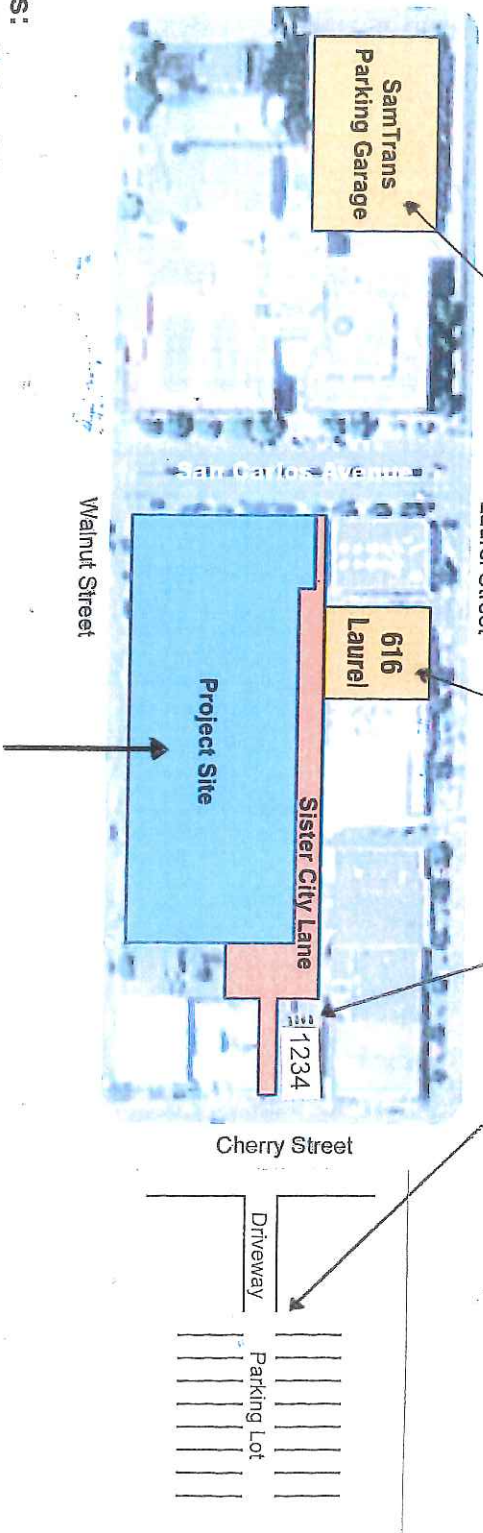

GENERAL OPTOMETRY CHILDREN'S VISION VISION THERAPY CONTACT LENS SPORTS VISION

WHEELER PLAZA PARKING UPDATE

ADDITIONAL FREE PARKING DURING CONSTRUCTION

Dear Valued Patients:

Please note that the existing Wheeler Plaza Parking lot will close for construction in April 2017.

During construction additional free public parking is available:

- Free attended 3 hour public parking is available on the top level of the Sam Trans building, accessible on Walnut Street, just north of San Carlos Avenue.
- Free attended 3 hour Valet-assisted parking lot at 616 Laurel Street, includes handicapped and motorcycle parking, will be open and staffed by an attendant.
- Existing downtown public parking lots will remain open during construction.
- There are four (4) parking spaces exclusively for our patients located behind our 1234 Cherry Street building.