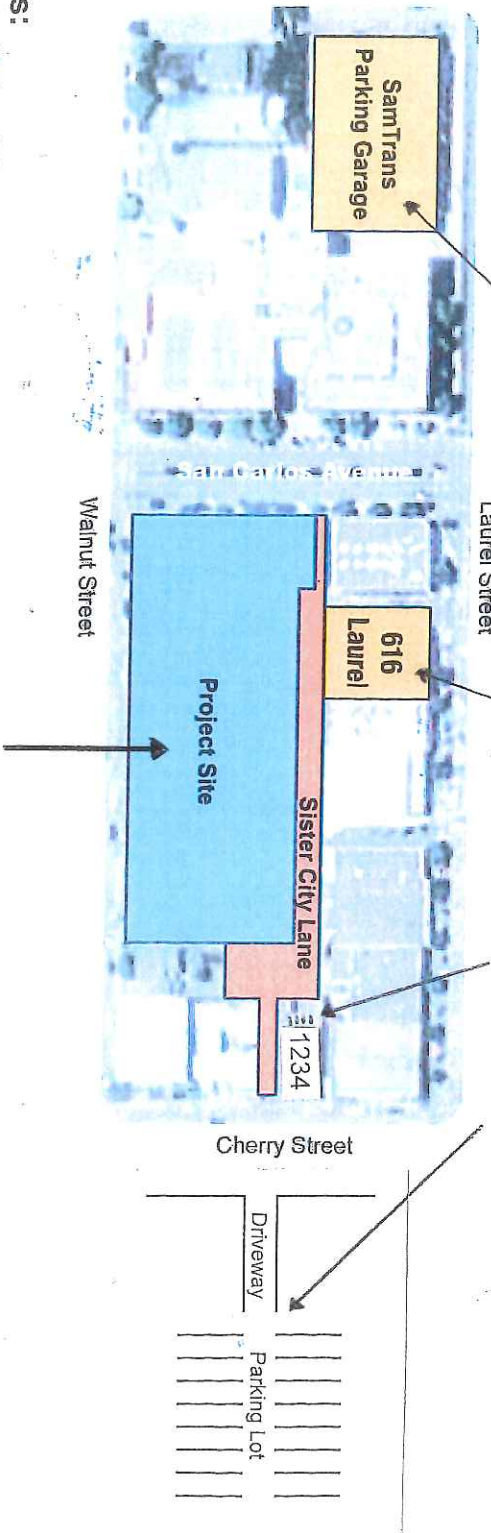

WHEELER PLAZA PARKING UPDATE

ADDITIONAL FREE PARKING DURING CONSTRUCTION

Dear Valued Patients:

Please note that the existing Wheeler Plaza Parking lot will close for construction in April 2017.

During construction additional free public parking is available:

- Free attended 3 hour public parking is available on the top level of the Sam Trans building, accessible on Walnut Street, just north of San Carlos Avenue.
- Free attended 3 hour Valet-assisted parking lot at 616 Laurel Street, includes handicapped and motorcycle parking, will be open and staffed by an attendant.
- Existing downtown public parking lots will remain open during construction.
- There are four (4) parking spaces exclusively for our patients located behind our 1234 Cherry Street building.

We apologize for any inconvenience this Wheeler Plaza parking lot closure may cause you.